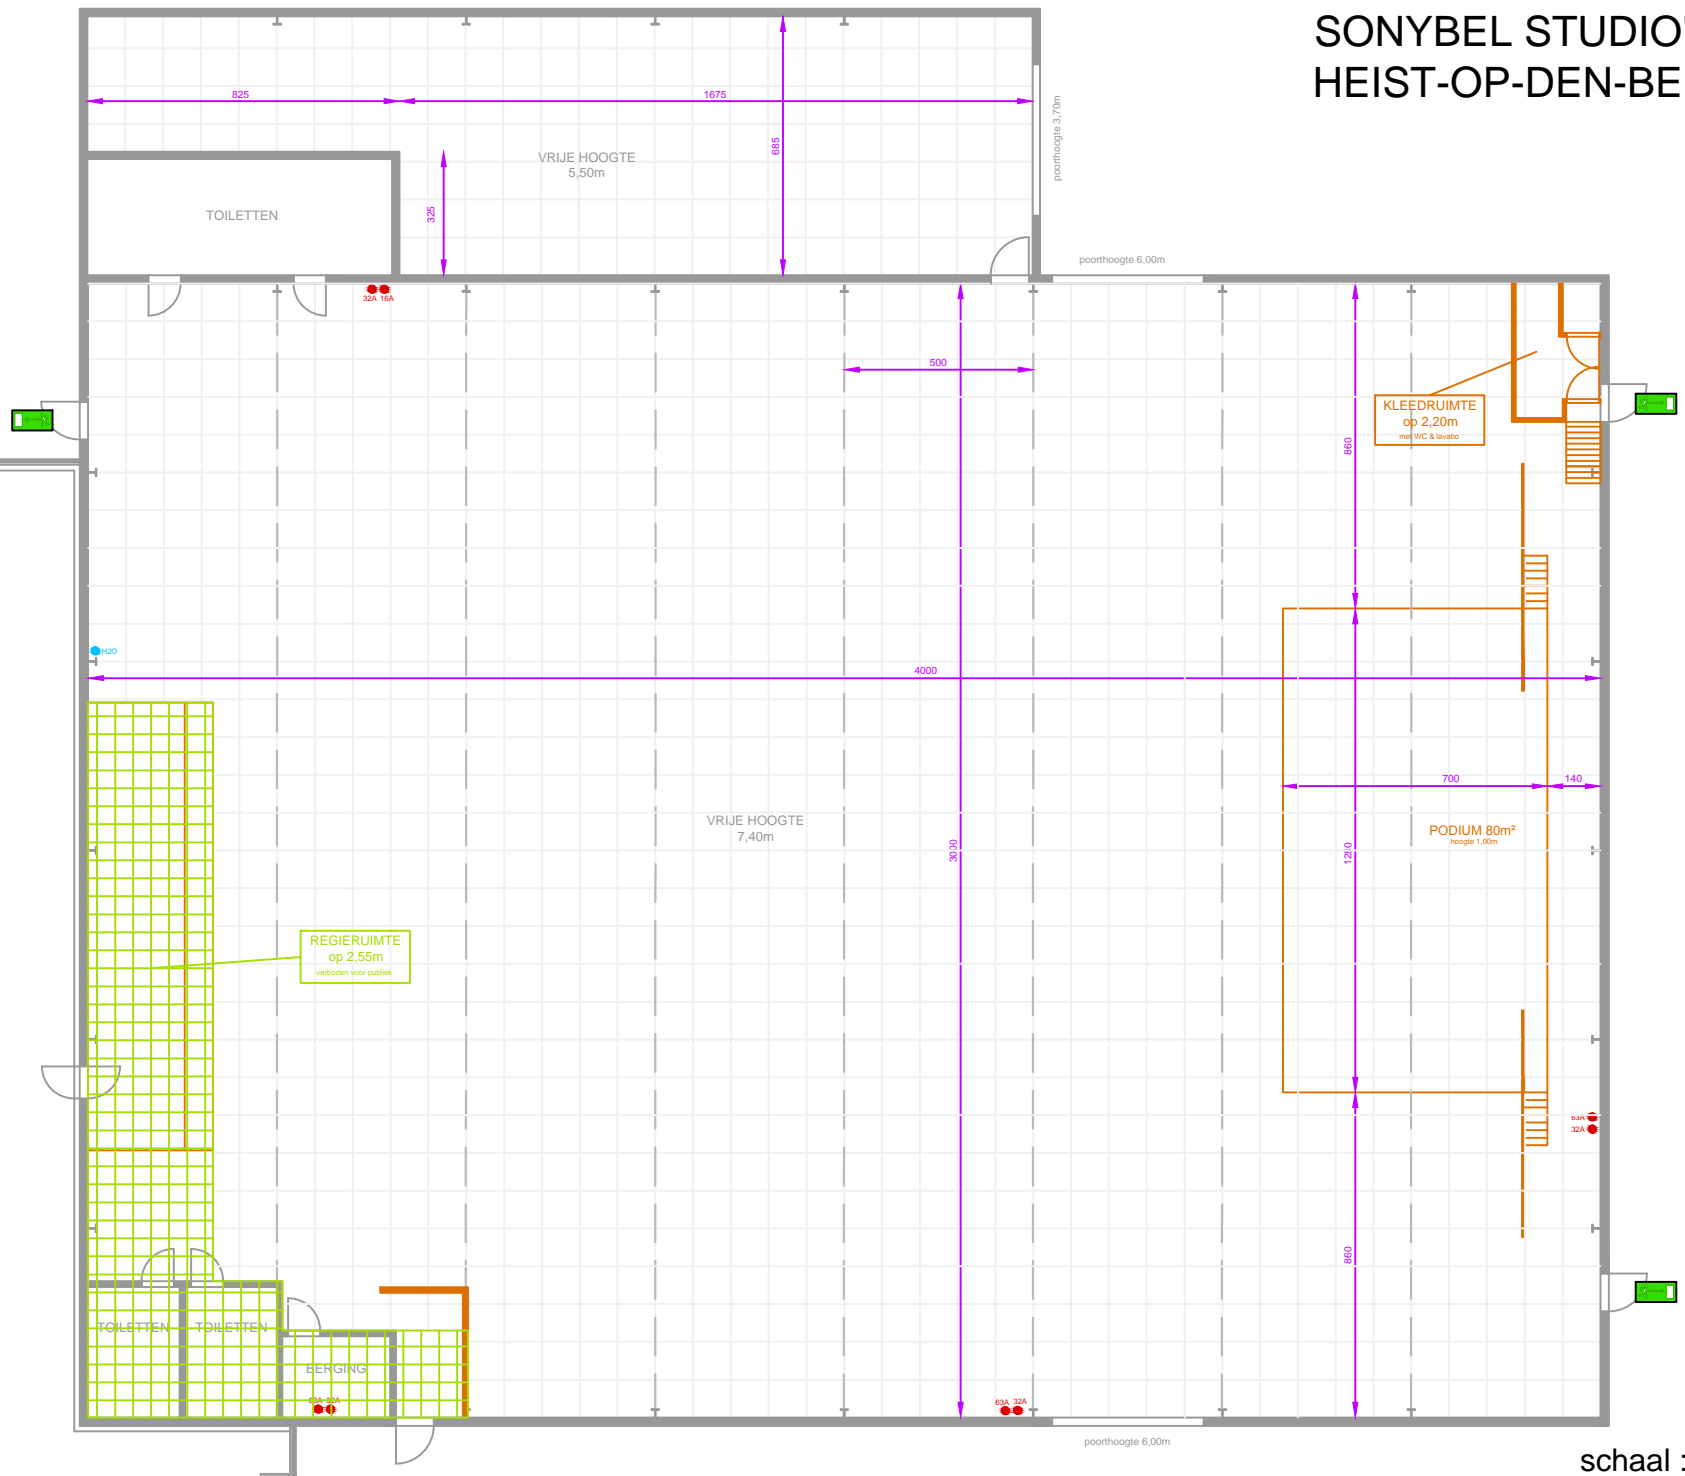

# SONYBEL STUDIO'S HEIST-OP-DEN-BERG

schaal : 1/20